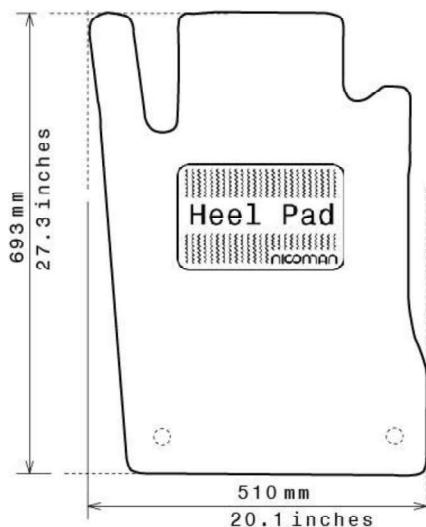

Spaghetti® Floor Mats by
NICOMAN

Best Mats for Your Car, Home & Business!

Photo for illustration purposes only.

Fitment Specifications

Make/Brand	Mercedes-Benz
Model/Type	E-Class
Gen/MK Code	W211
Model Year	2002-2009
Body Type	Saloon
Non-Slip Type	GECKO
SKU	C 5225

Please check shape/size matches floorpan

LEFT Hand Drive

SCALE: 1/10

Set of 4

Remarks