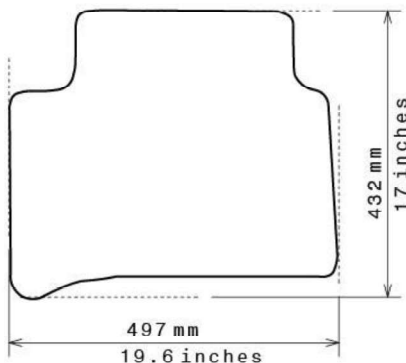

Please check shape/size matches floorpan

LEFT Hand Drive

SCALE: 1/10

Set of 4

Remarks