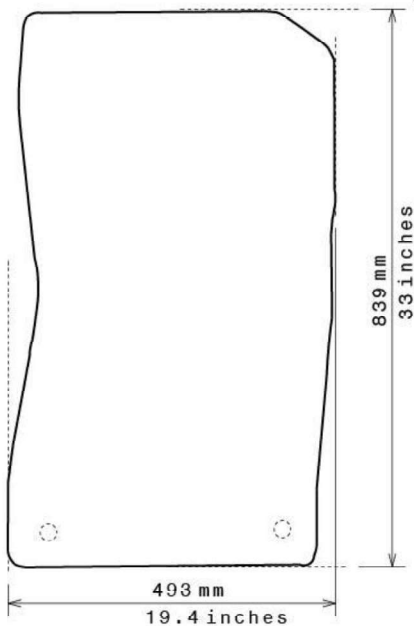

Spaghetti® Floor Mats by
NICOMAN

Best Mats for Your Car, Home & Business!

Photo for illustration purposes only.

Fitment Specifications

Make/Brand	Mercedes-Benz
Model/Type	E-Class
Gen/MK Code	W211
Model Year	2002-2009
Body Type	Saloon
Non-Slip Type	GECKO
SKU	C 5225

Please check shape/size matches floorpan

LEFT Hand Drive

SCALE: 1/10

Set of 4

Remarks