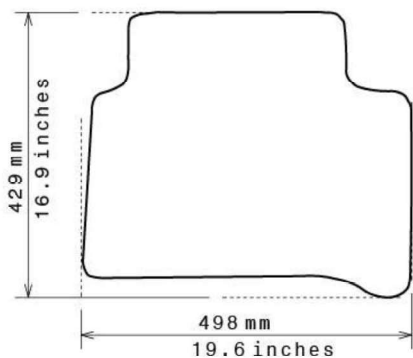

Spaghetti® Floor Mats by
NICOMAN

Best Mats for Your Car, Home & Business!

Photo for illustration purposes only.

Fitment Specifications

Make/Brand	Mercedes-Benz
Model/Type	E-Class
Gen/MK Code	W211
Model Year	2002-2009
Body Type	Saloon
Non-Slip Type	GECKO
SKU	C 5225

Please check shape/size matches floorpan

LEFT Hand Drive

SCALE: 1/10

Set of 4

Remarks